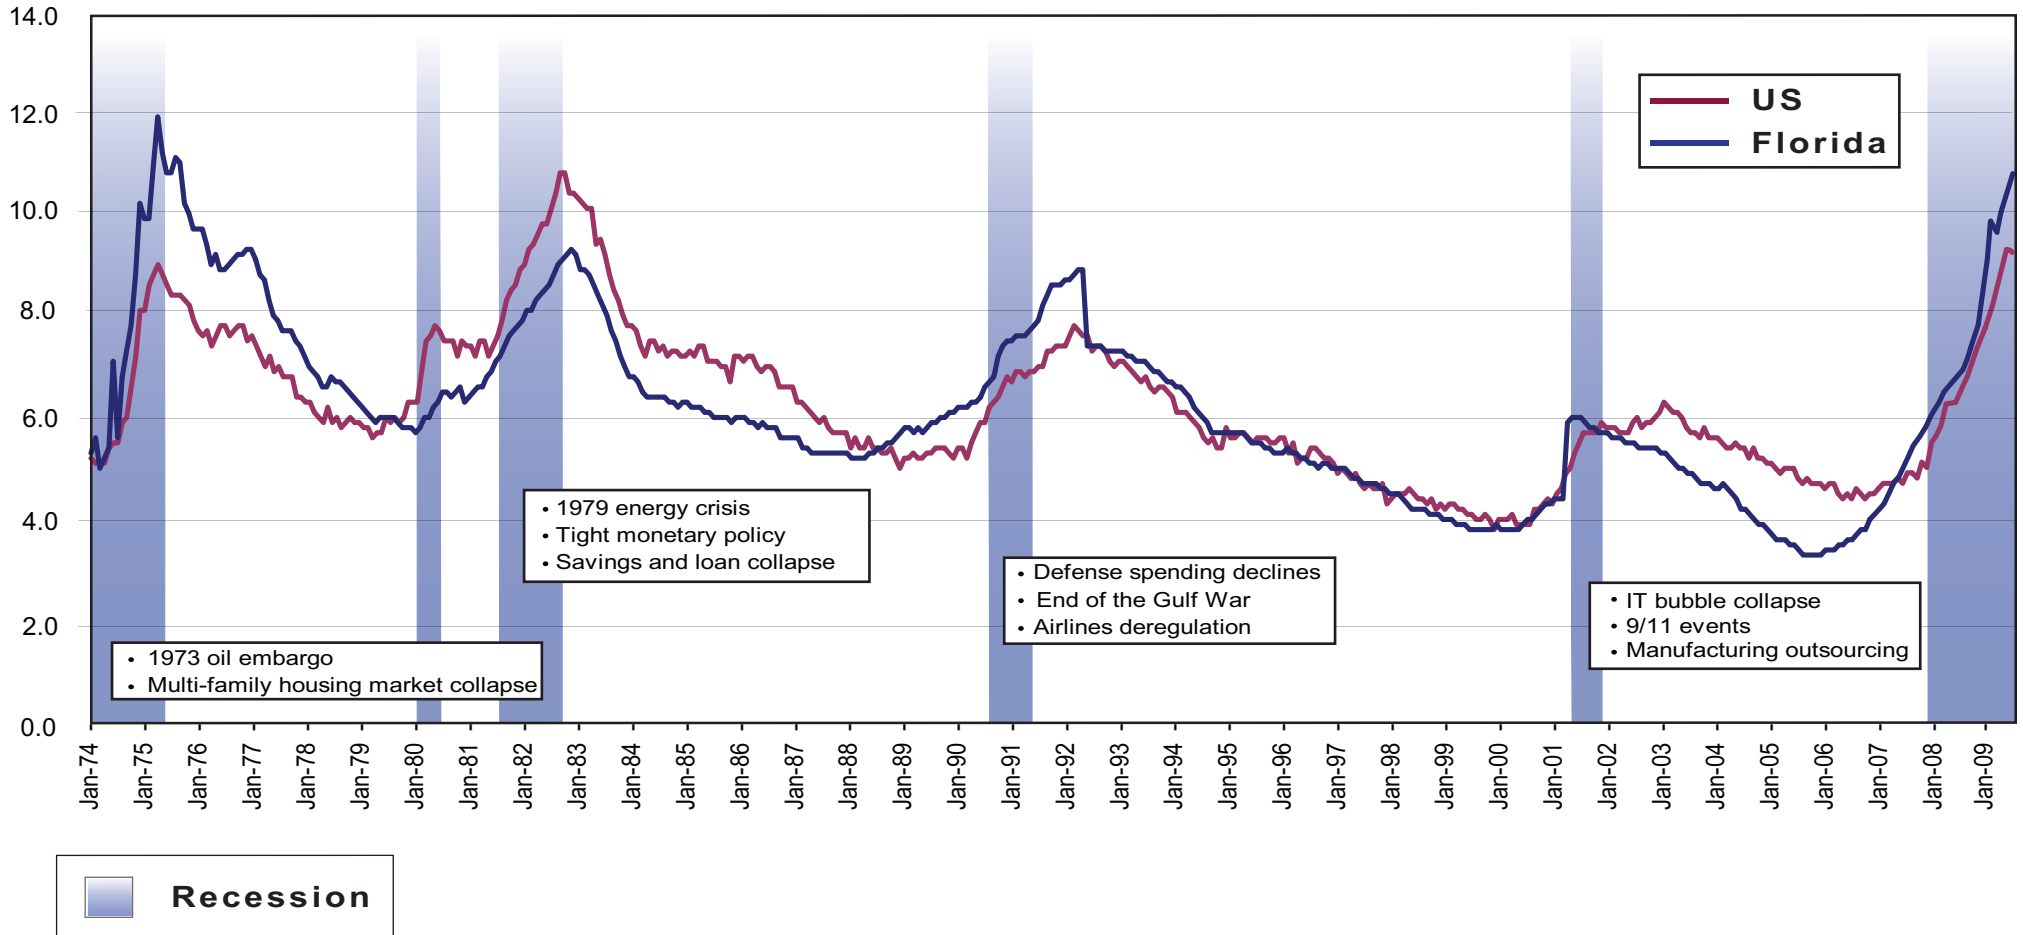

Florida and United States Labor Statistics and Recessionary Periods January 1974 - June 2009 Unemployment Rate

Source: Florida Agency for Workforce Innovation, Labor Market Statistics Center, Local Area Unemployment Statistics Program, in cooperation with the U.S. Department of Labor, Bureau of Labor Statistics.