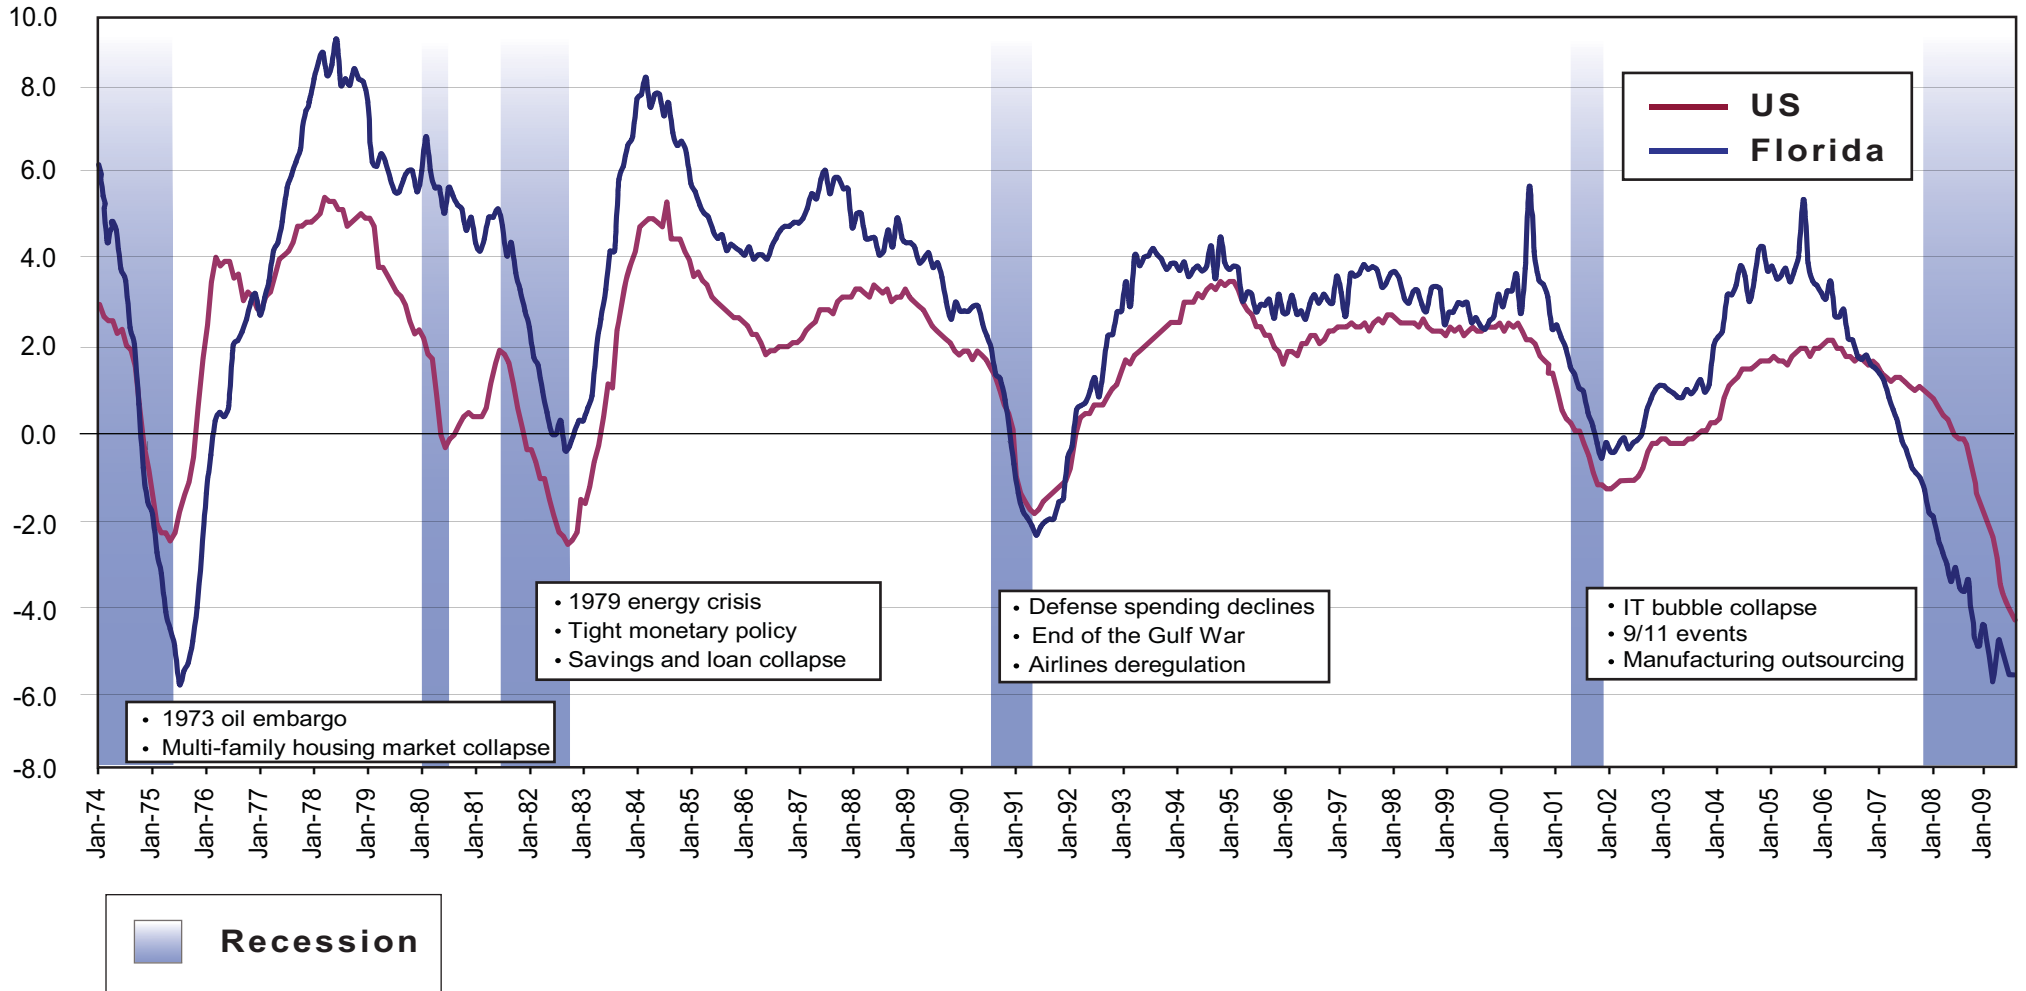

Florida and United States Labor Statistics and Recessionary Periods January 1974 - June 2009 Total Nonagricultural Employment Annual Job Growth Rates

Source: Florida Agency for Workforce Innovation, Labor Market Statistics Center, Current Employment Statistics Program, in cooperation with the U.S. Department of Labor, Bureau of Labor Statistics.
Prepared July, 2009 (not seasonally adjusted)